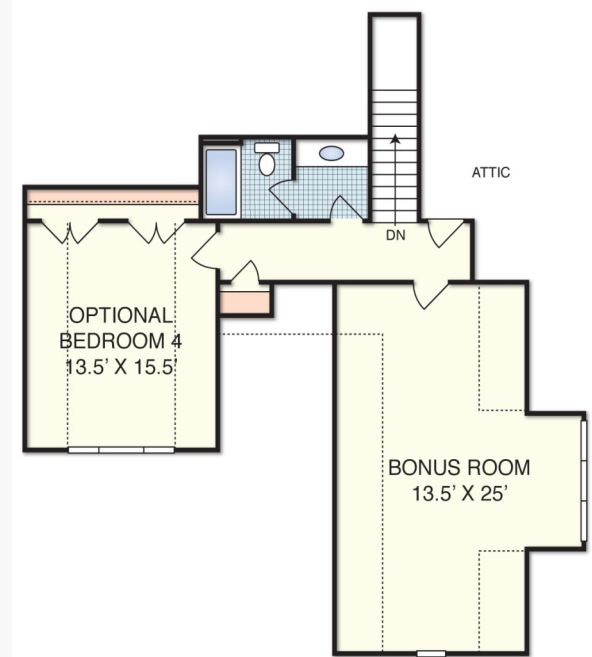

# The Maplewood

2480 First Floor Heated  
 939 Opt. Bonus Room & 4th Bdrm

3419 Total Heated Sq. Ft.

Rear porch/lanai can be added per client design. All plans may be adjusted and customized to increase/decrease total square footage.

Room sizes are approximate.